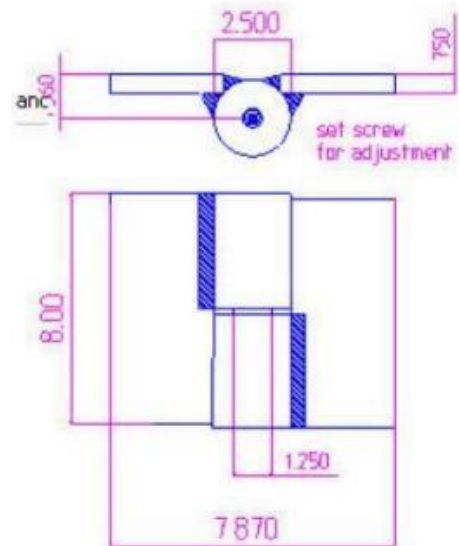

8" x 7 7/8" Carbon Steel Heavy Duty Hinge

Model Number: 2125 LH

Price: \$ 990

- Maximum Door Weight: 8,000 LBS
- Maximum Radial Load: 3,300 LBS
- Approx. Width: 7 7/8"
- Height: 8"
- Leaf Thickness: 3/4"
- Mount: Weld On
- Weight: 23 LBS
- Material Type: Carbon Steel
- Finish: Primer